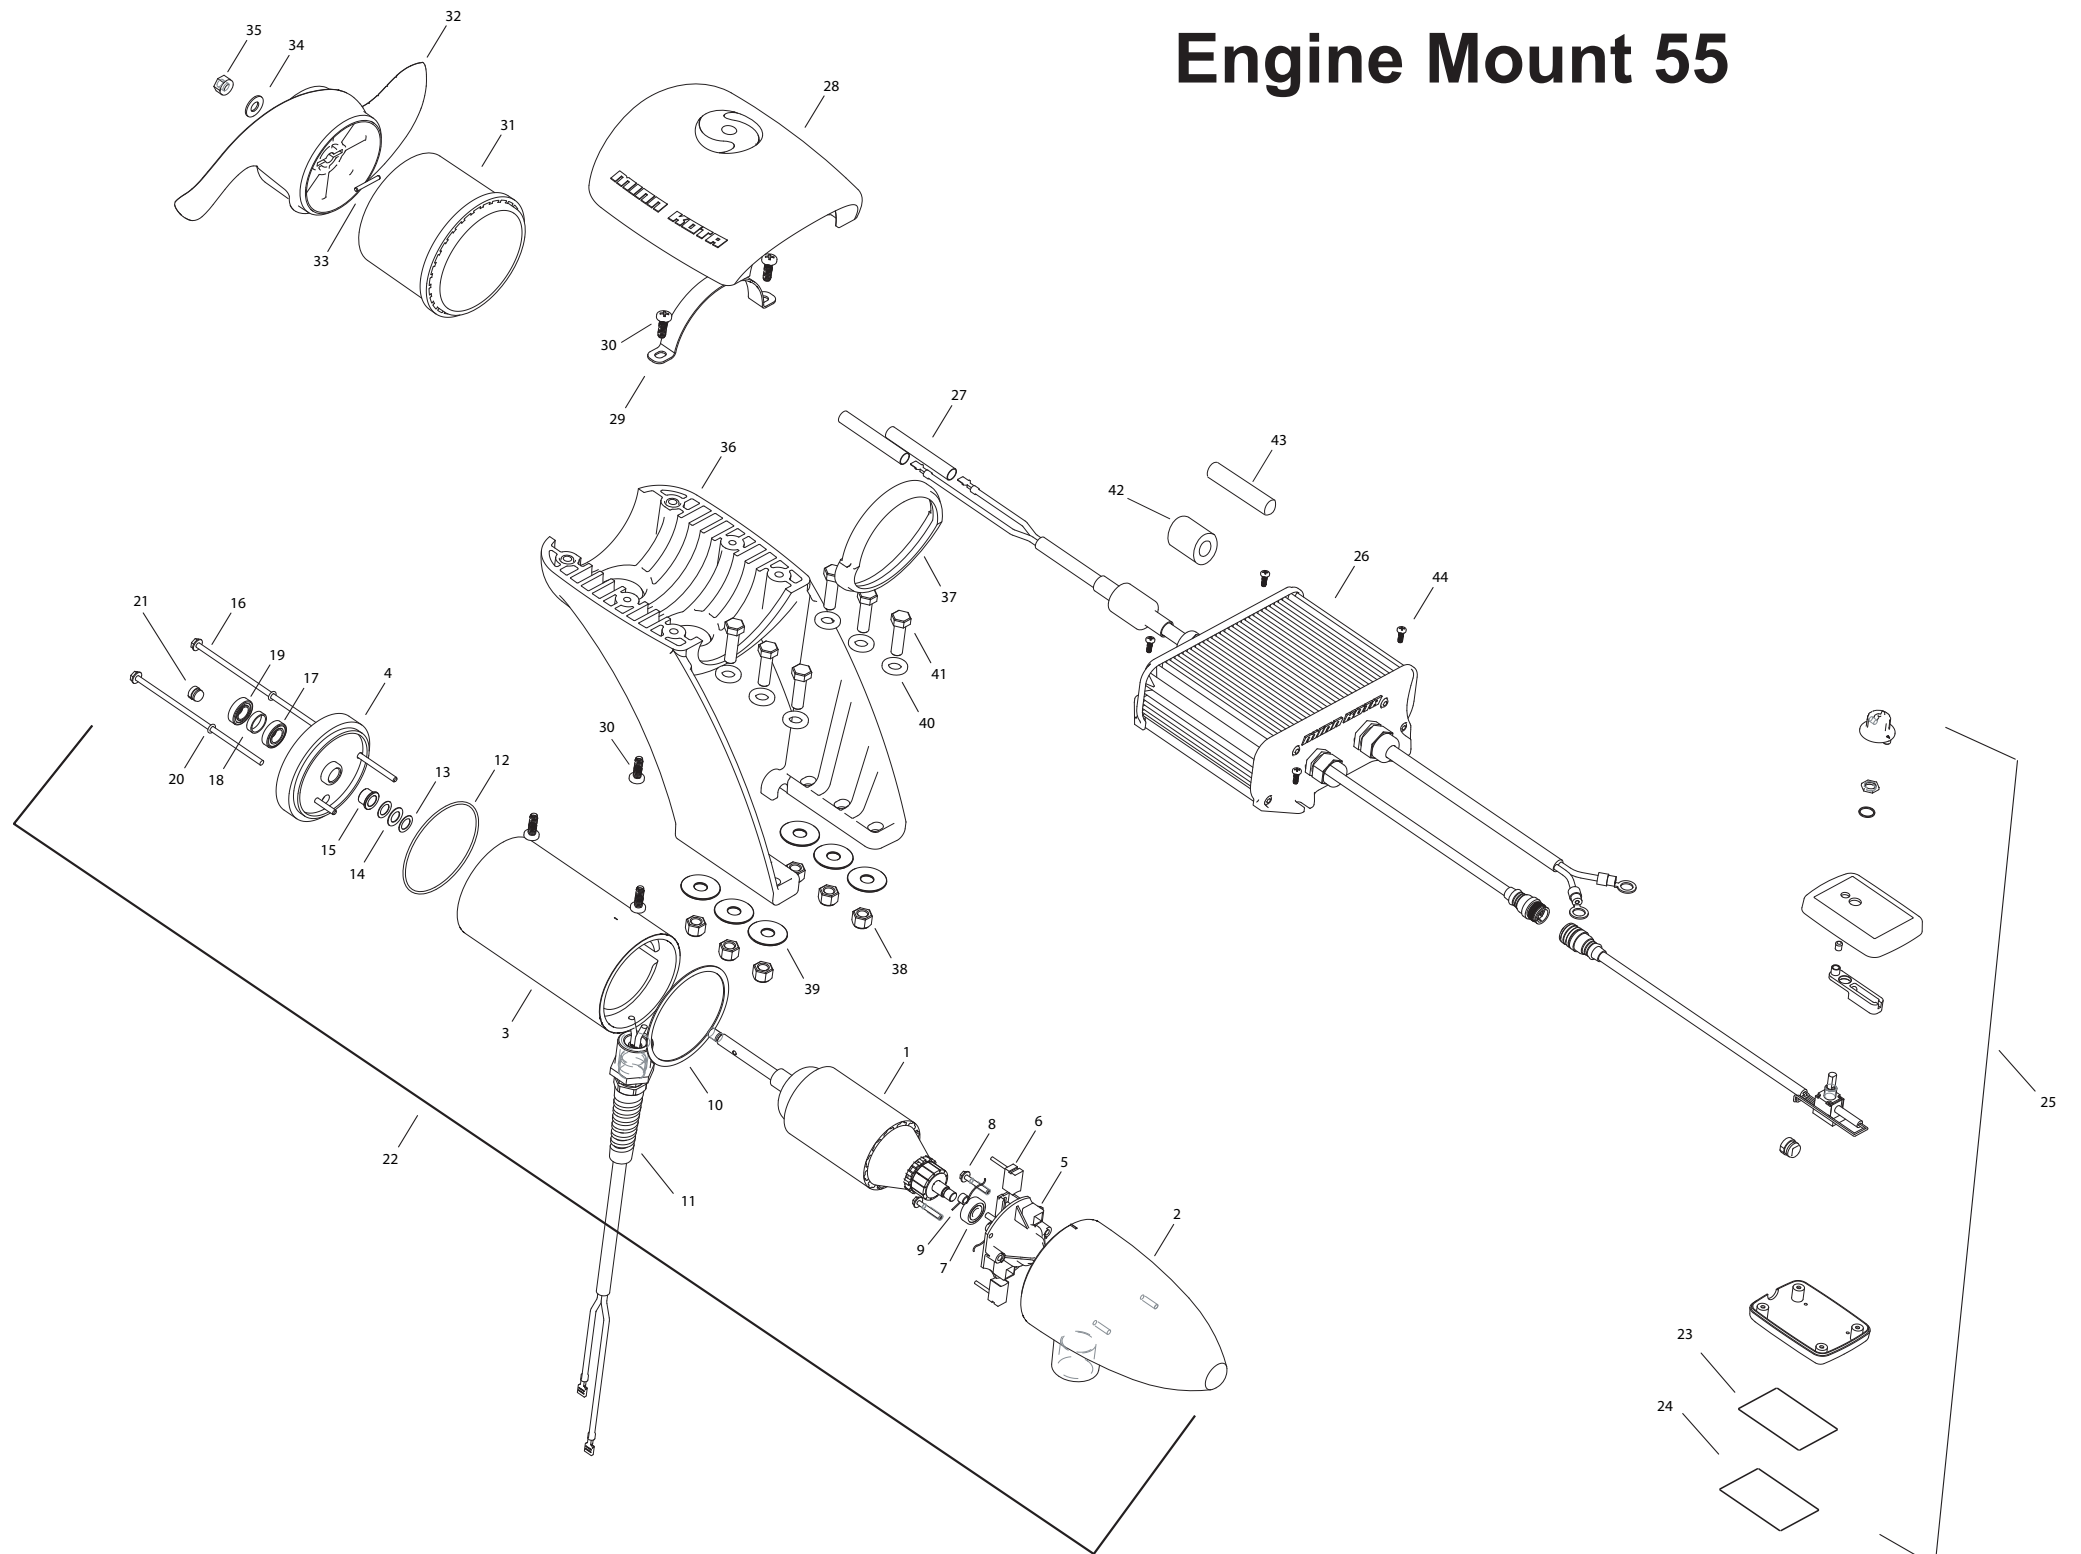

# Engine Mount 55

# Engine Mount 55

1	2-100-206	ARMATURE 12V 3.62
2	421-302	BRUSH END HOUSING
3	2-200-301	CENTER HOUSING ASSEMBLY
4	2-400-338	PLAIN END ASSY (CONTAINS 4, 15, 17, 18, 19, 21)
5	2-600-168	BRUSH PLATE ASSEMBLY (CONTAINS 5, 6, 9)
6	188-036	BRUSH
7	140-010	BEARING
8	830-007	SCREW #8-32
9	975-040	BRUSH SPRING
10	337-036	GASKET
11	2772917	LEADWIRE ASSEMBLY
12	701-081	O-RING
13	990-067	WASHER STEEL
14	990-070	WASHER NYLATRON
15	144-049	FLANGE BEARING
16	830-042	THRU-BOLT 10-32 X 8.83
17	880-003	SEAL
18	725-035	PAPER TUBE
19	880-006	SEAL WITH SHIELD
20	701-008	O-RING THRUBOLT
21	836-001	ALUMINUM PLUG
22	2387103	MOTOR ASSY 12V 3.625 55#
23	9950953	VELCRO 1.5 X 2.0 LOOP
24	9950950	VELCRO 1.5 X 2.0 HOOK
25	2990241	HAND CONTROLLER
26	2990236	CONTROL MODULE
27	2385401	SHRINK TUBE [4 EA]
28	2380211	TOP CAP
29	2383810	STRAP, EM
30	2383418	SCREW 1/4-20 SELF TAPPING [6 EA]
31	2381535	ADAPTER RING, REAR
■	1378131	PROP KIT
32	2091160	PROPELLER
33	2092600	DRIVE PIN
34	2151726	WASHER 5/16, PROP
35	2198400	NUT, PROP ANODE
36	2381940	LOWER BRACKET
37	2381530	ADAPTER RING, FRONT
38	2383122	NUT 3/8-16 NYLOCK [6EA]
39	2381726	WASHER FENDER 3/8 X 1 1/4 OD [6 EA]
40	2381728	WASHER 3/8 [6 EA]
41	2383422	SCREW 3/8 X 1 1/4 [6EA]
42	2307310	FERRITE BEAD (EUROPEAN MOTORS ONLY)
43	2075401	HEATSHRINK (EUROPEAN MOTORS ONLY)
44	2373427	SCREW #12 X 5/8 [4 EA]
■	2994856	BAG ASSY (CONTAINS 38-41,27,23,24,44, TIE WRAPS)